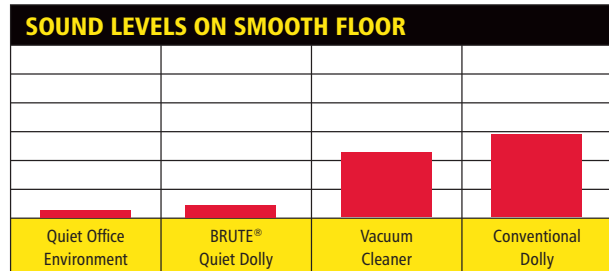

BRUTE[®] Quiet Dolly

ENGINEERED FOR QUIET ENVIRONMENTS

Tough & Quiet at the Same Time

BRUTE® QUIET DOLLY KEEPS YOUR CLEANING SCHEDULE ON TRACK WITH LESS DISRUPTION

Reduce up to 88% of traditional dolly noise on smooth or irregular surfaces.

THRESHOLD TEST

Dolly with 250 lb load is rolled 30,000 passes over standard commercial threshold: no failures¹.

DIAMOND PLATE TEST

Dolly with 250 lb load is rolled 10,000 passes over diamond plate: no failures¹.