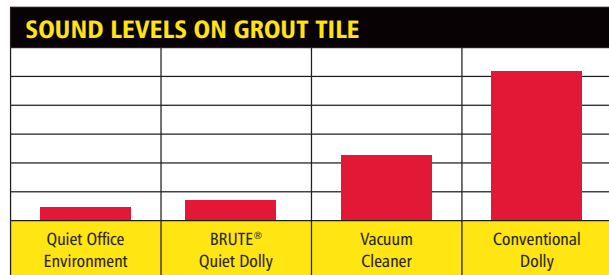

BRUTE[®] Quiet Dolly

ENGINEERED FOR QUIET ENVIRONMENTS

Tough & Quiet at the Same Time

BRUTE® QUIET DOLLY KEEPS YOUR CLEANING SCHEDULE ON TRACK WITH LESS DISRUPTION

Reduce up to 88% of traditional dolly noise on smooth or irregular surfaces.

THRESHOLD TEST

Dolly with 250 lb load is rolled 30,000 passes over standard commercial threshold: no failures¹.

DIAMOND PLATE TEST

Dolly with 250 lb load is rolled 10,000 passes over diamond plate: no failures¹.